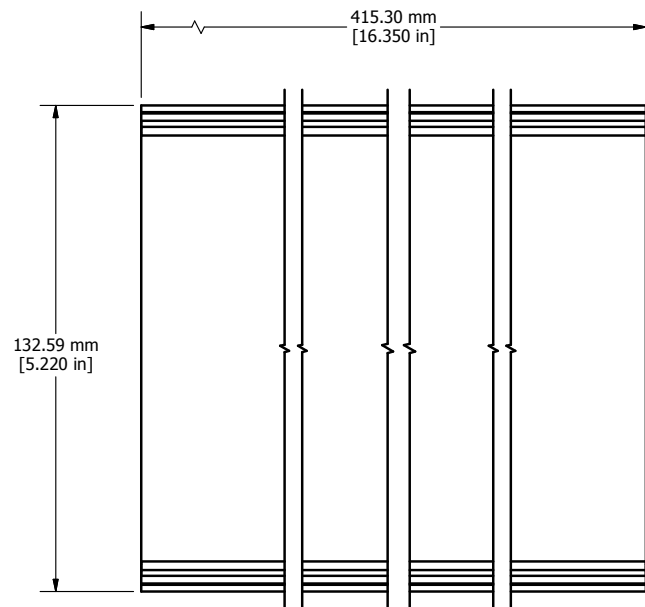

TOP VIEW

ISOMETRIC VIEW

INSIDE VIEW

PROFILE VIEW

| |
|--------------------------------------|
| RM3U19BKFP |
| Material - Extruded 6063 Aluminum |
| Finish - Black Textured Powder Paint |