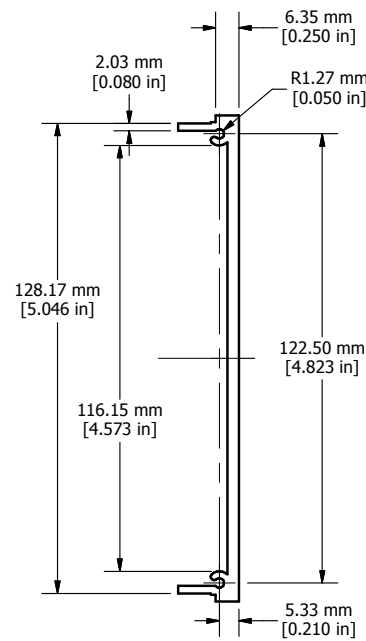

TOP VIEW

ISOMETRIC VIEW

INSIDE VIEW

PROFILE VIEW

| |
|--------------------------------------|
| RM3U19BKFP |
| Material - Extruded 6063 Aluminum |
| Finish - Black Textured Powder Paint |