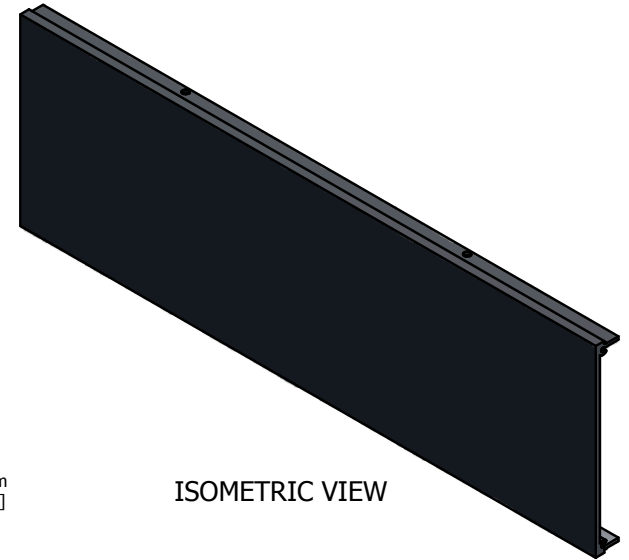

TOP VIEW

ISOMETRIC VIEW

INSIDE VIEW

PROFILE VIEW

| |
|--------------------------------------|
| RM3U19BKFP |
| Material - Extruded 6063 Aluminum |
| Finish - Black Textured Powder Paint |